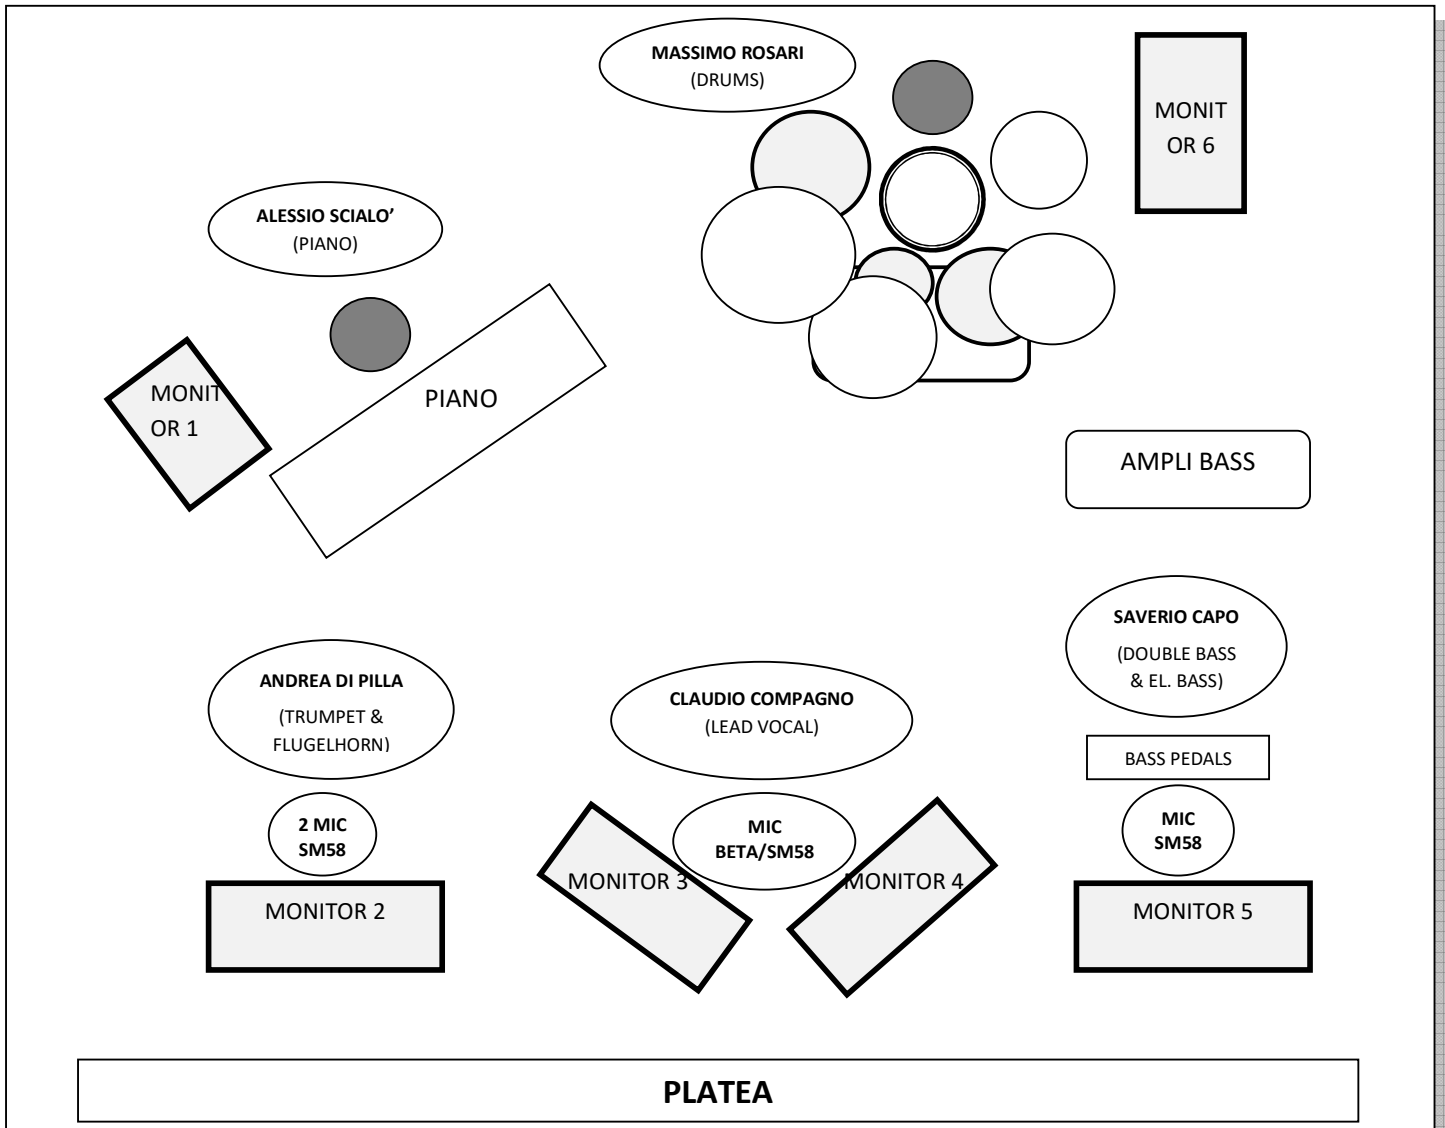

NEROCAFFÈ

STAGE PLAN

LINE UP

CLAUDIO COMPAGNO	(Lead Vocal)
ANDREA DI PILLA	(Trumpet & Flugelhorn)
ALESSIO SCIALO'	(Piano)
FRANCESCO SAVERIO CAPO	(Double Bass & Electric Bass)
MASSIMO ROSARI	(Drums)

For further information please contact us at
andreadeep@tiscali.it
+39 3473510593